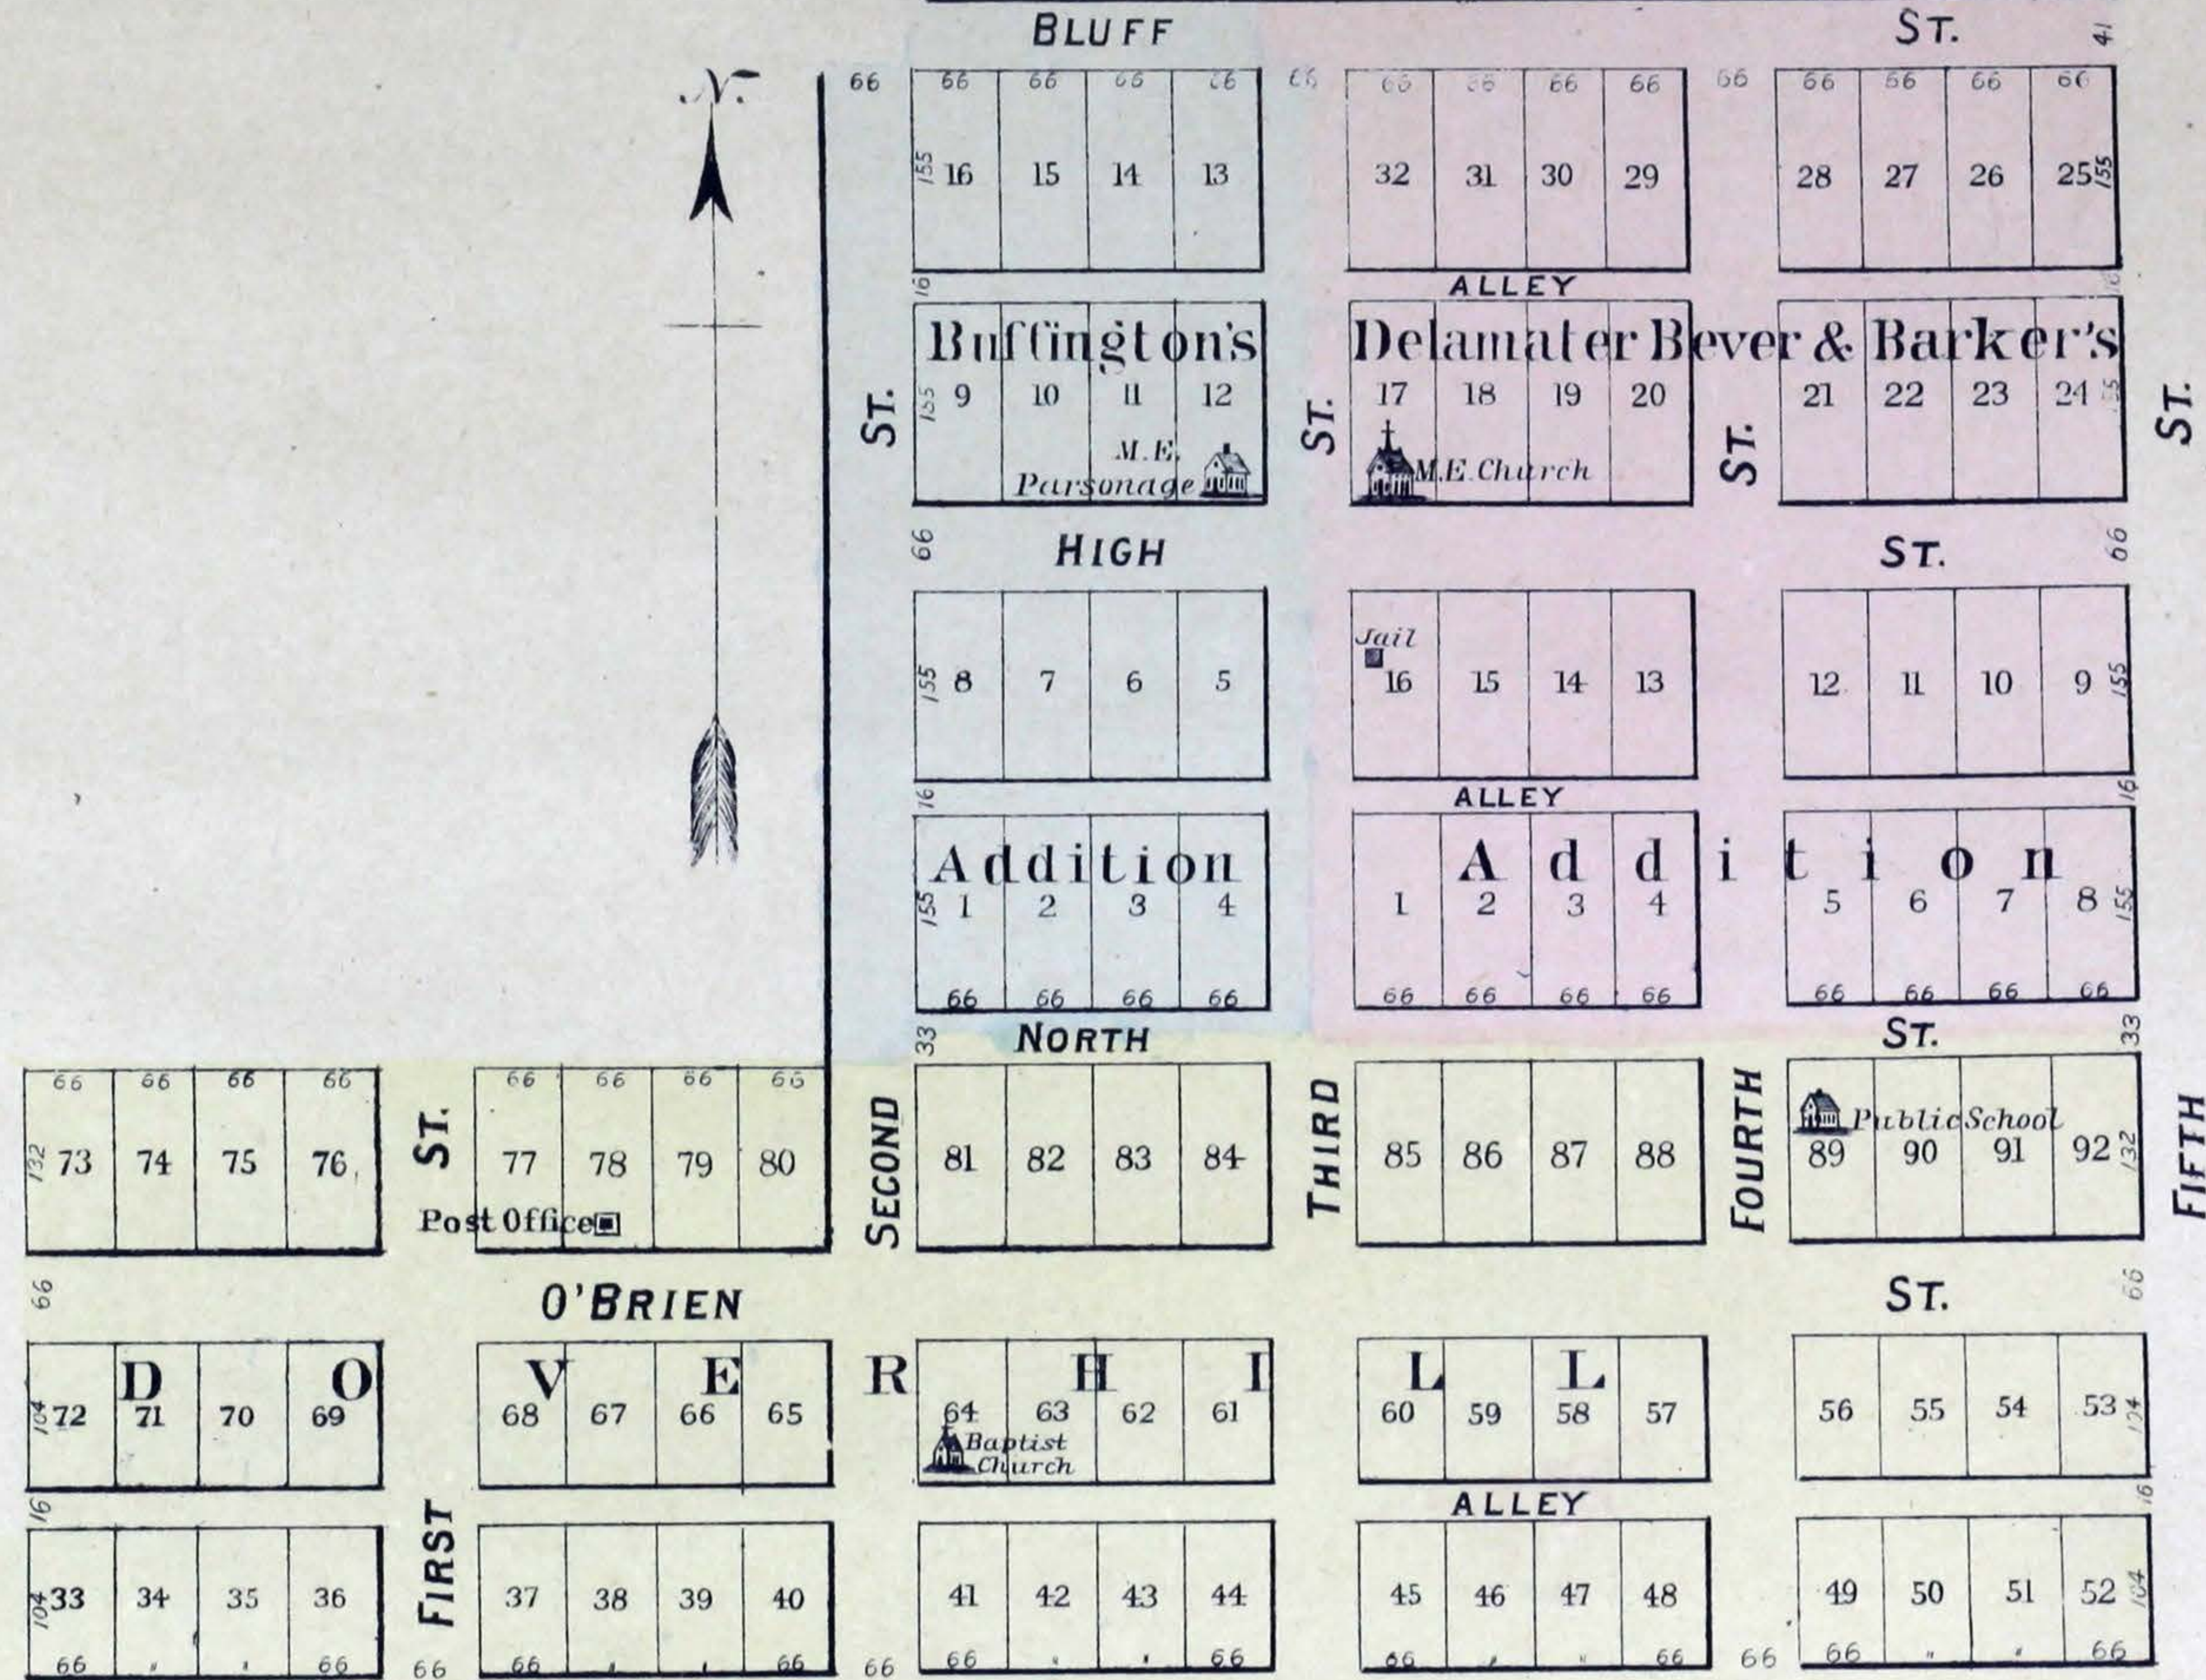

CALE CITY

OutLot 1. OutLot 2. OutLot 3.

20 Rods 20 Rods 20 Rods

36 Rods

PLAT OF DOVER HILL,

Martin County IND.