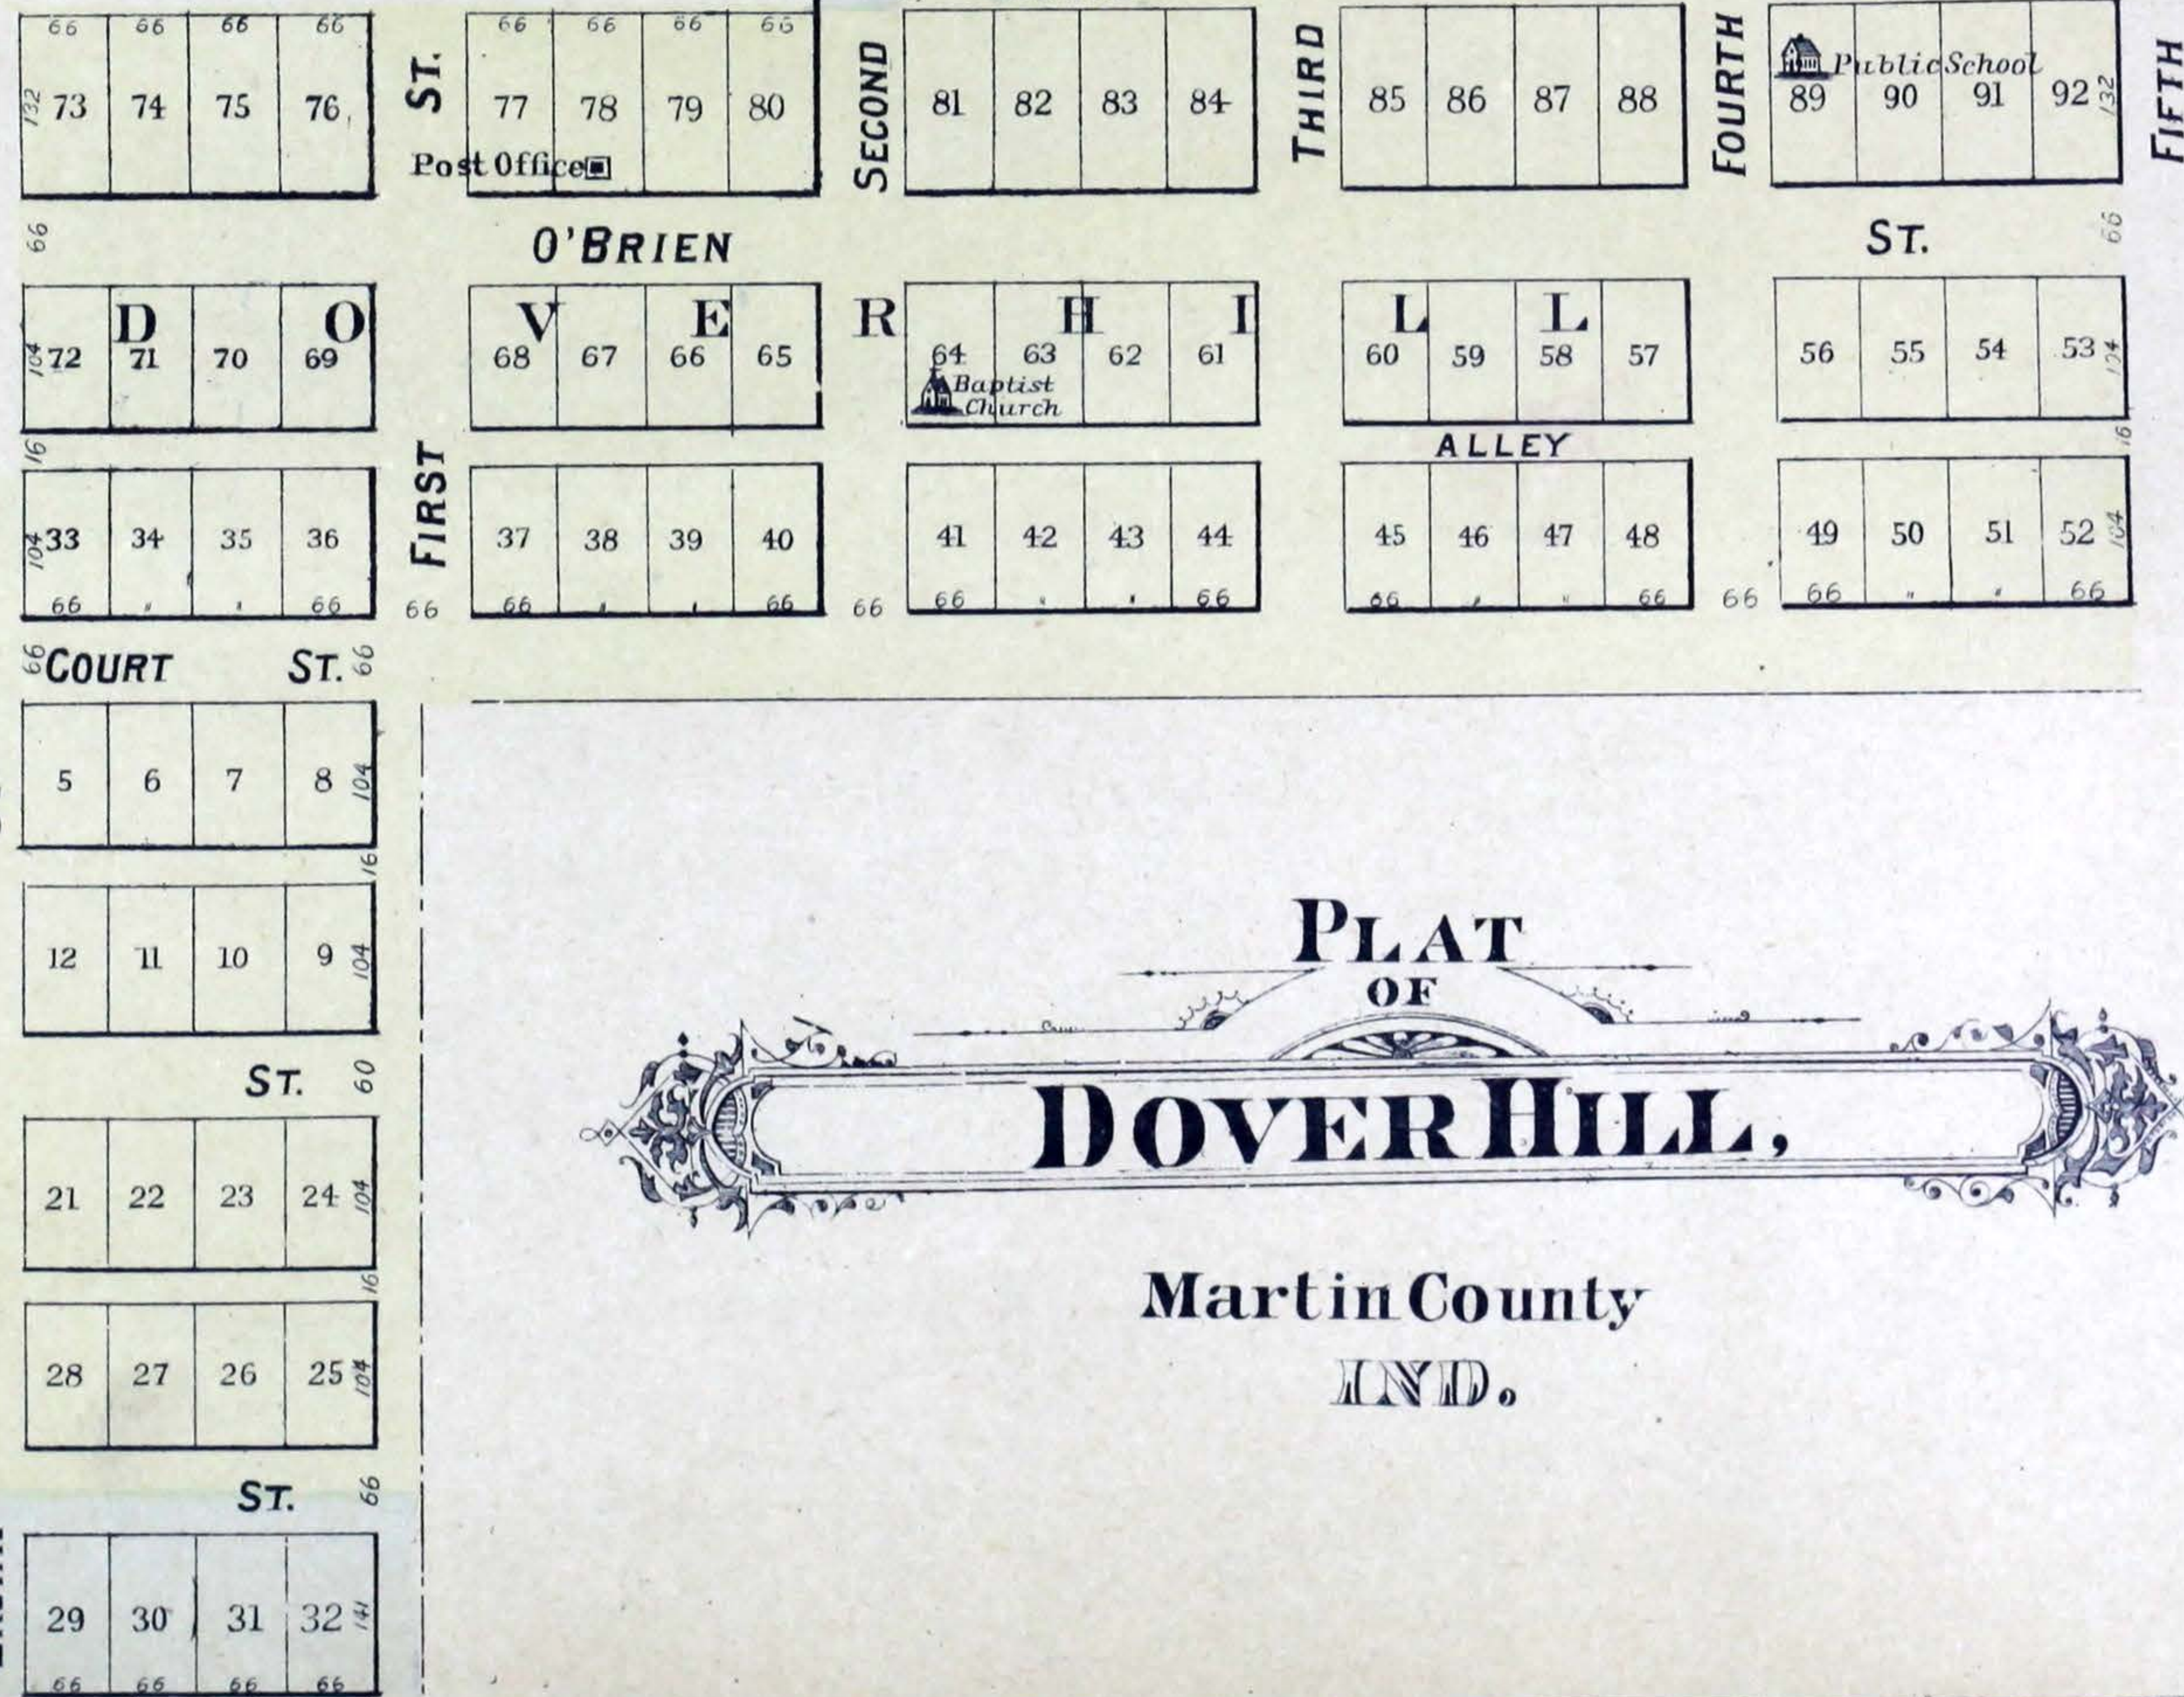

# CALE CITY

N.

OutLot 1. OutLot 2. OutLot 3.

20 Rods 20 Rods 20 Rods

36 Rods

## PLAT OF DOVER HILL,

Martin County IND.