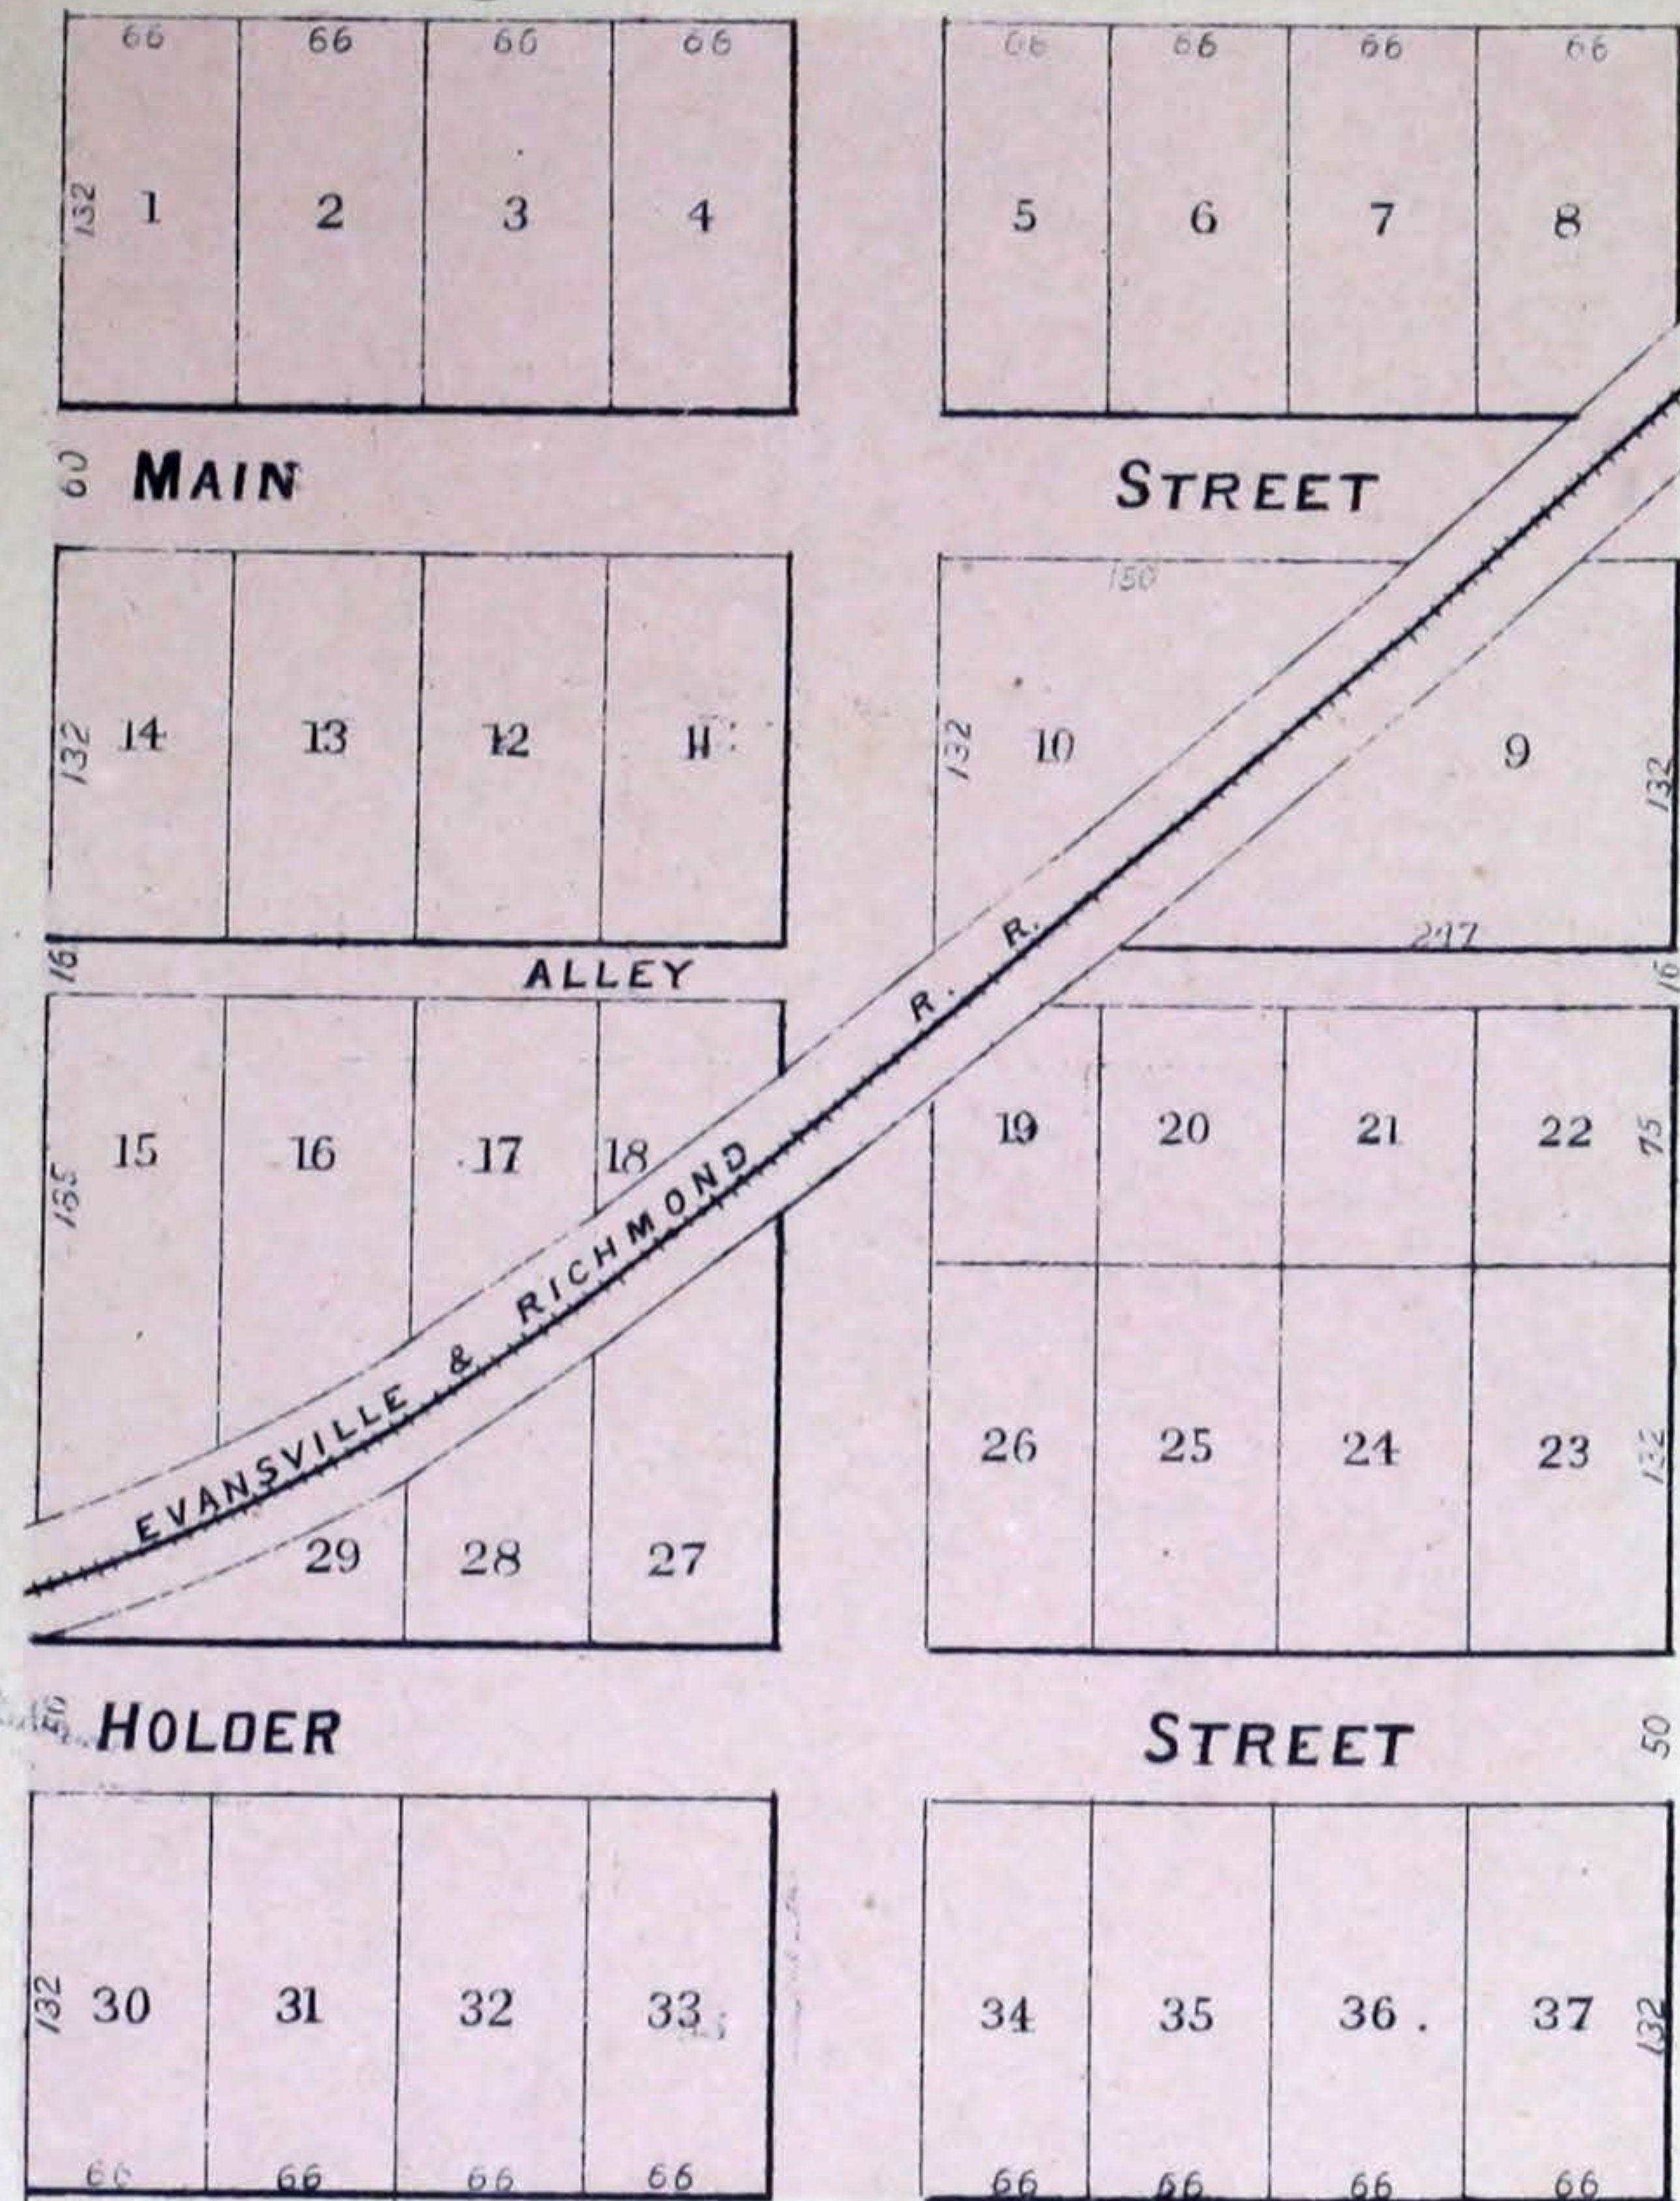

# CALE CITY

N.

OutLot 1. OutLot 2. OutLot 3.

20 Rods 20 Rods 20 Rods

36 Rods

## PLAT OF DOVER HILL,

Martin County IND.