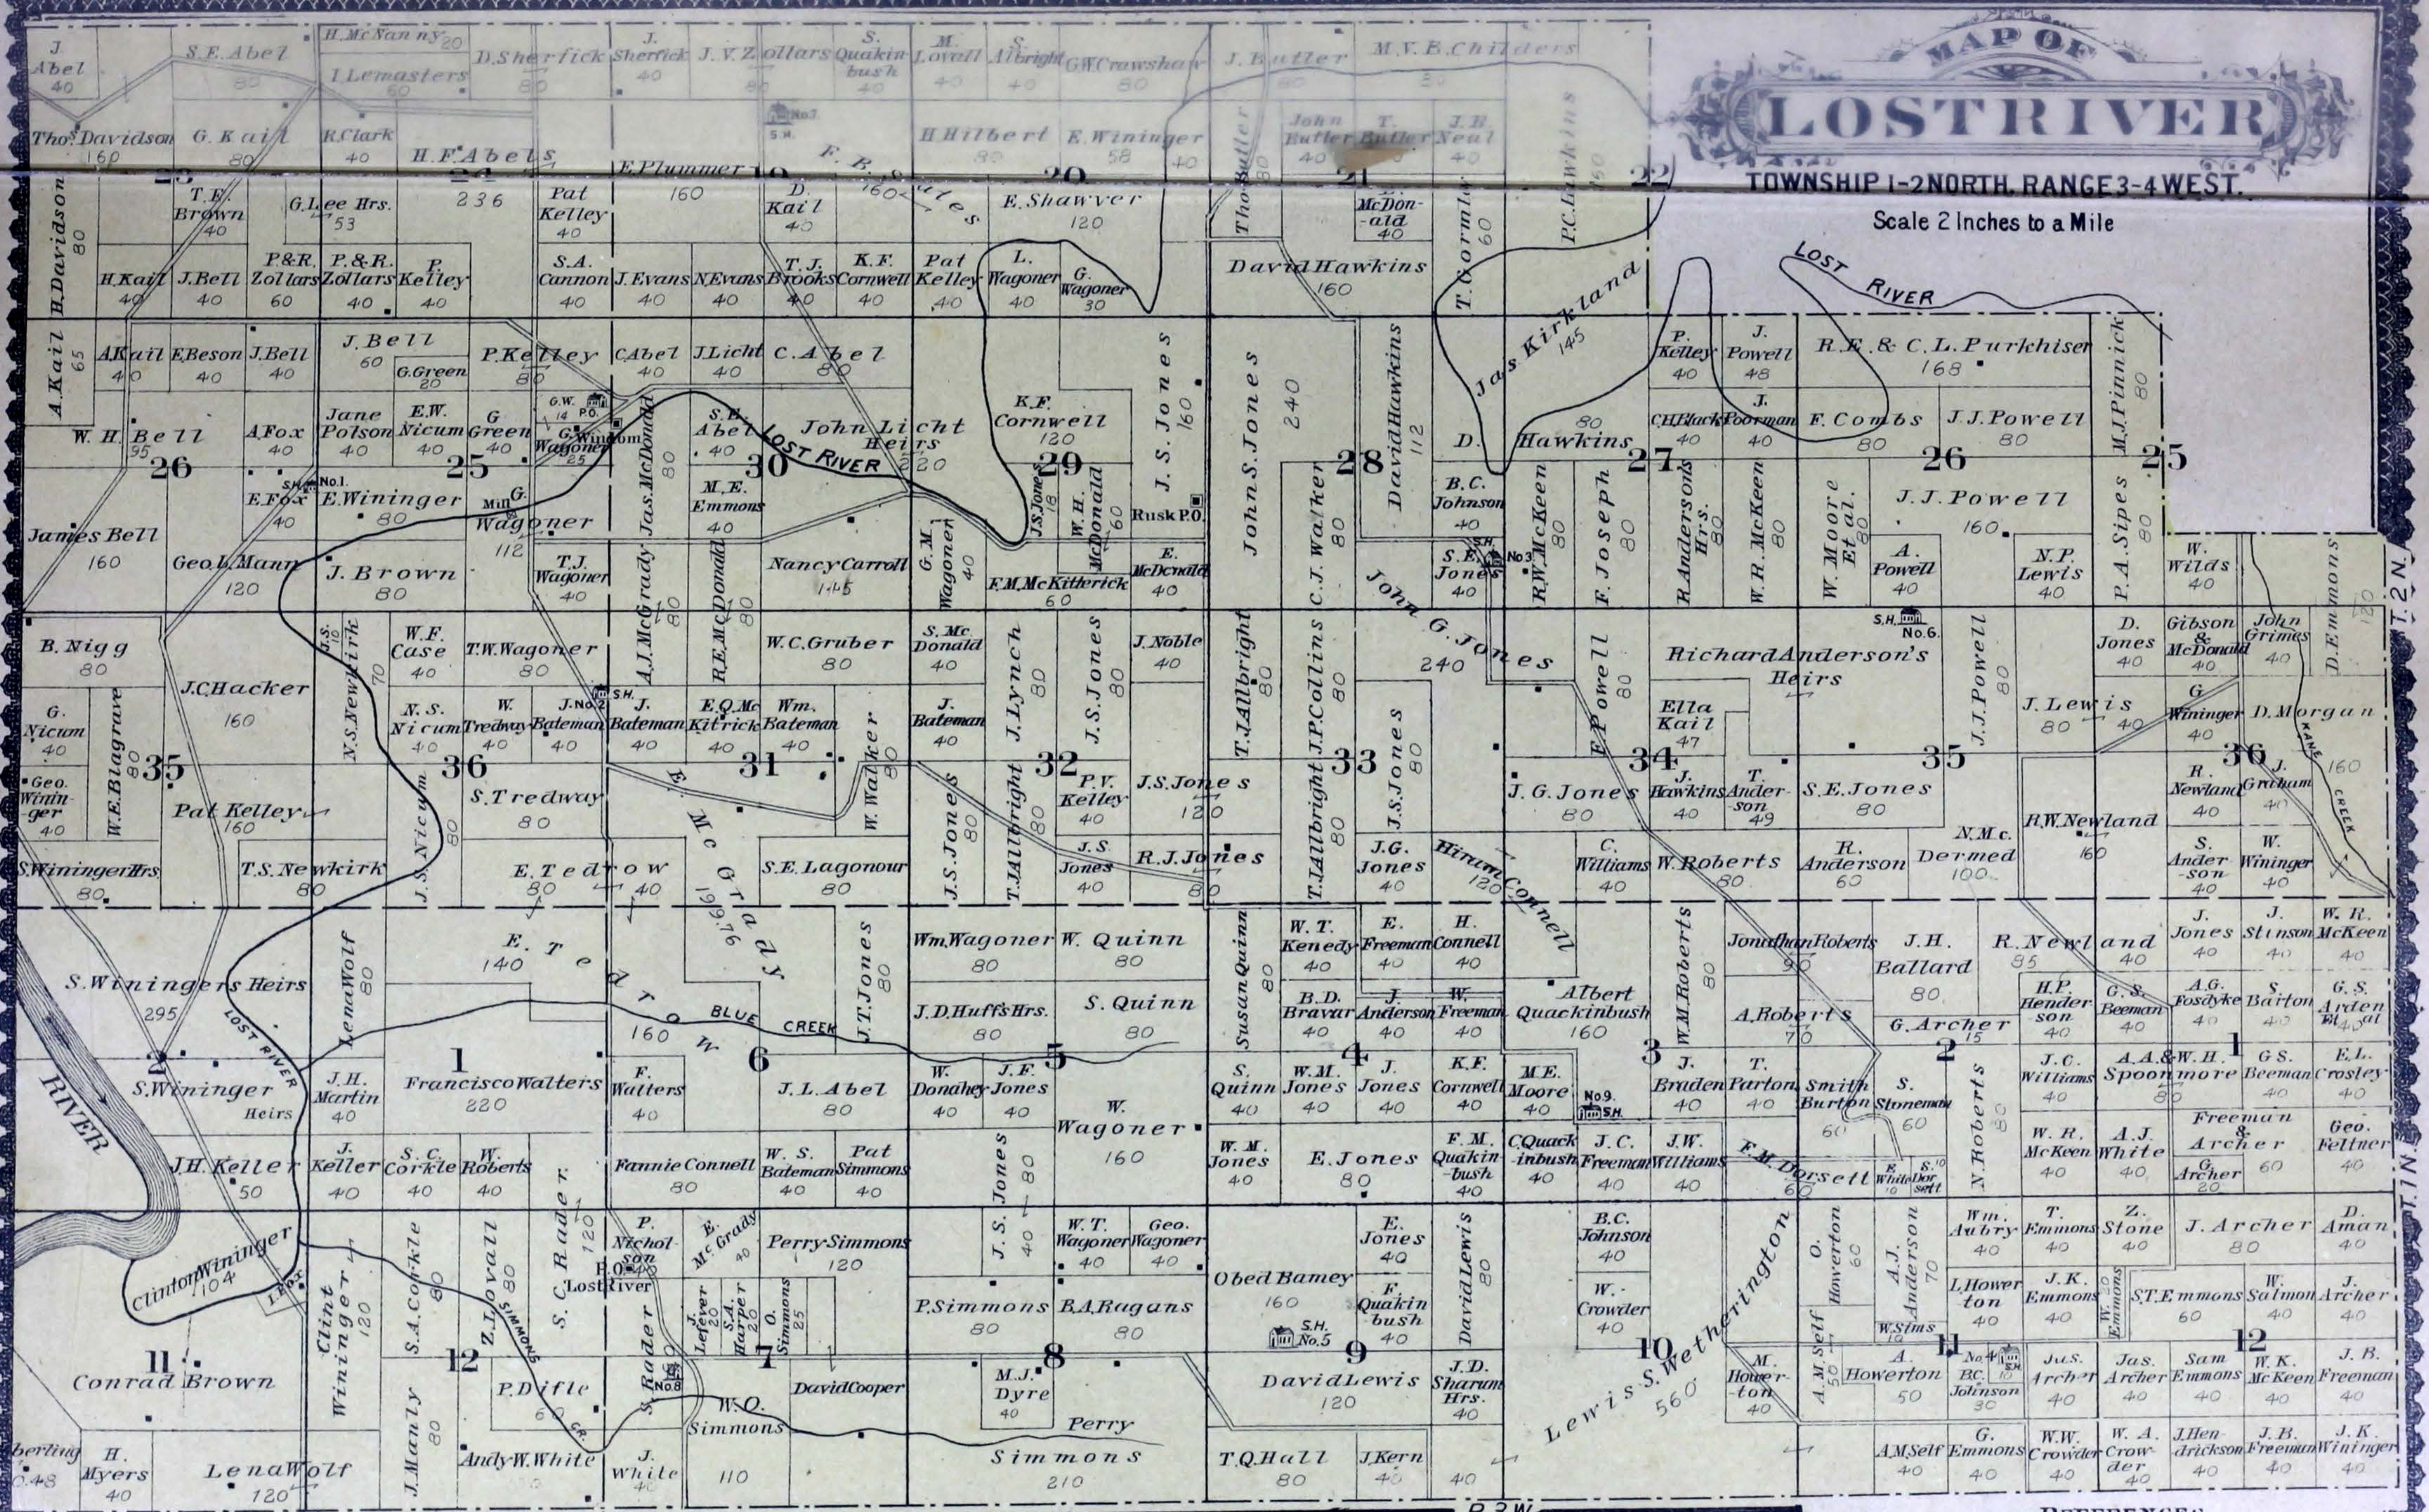

# MAP OF LOST RIVER

TOWNSHIP 1-2 NORTH, RANGE 3-4 WEST

Scale 2 Inches to a Mile

- REFERENCES.**
- Highways: ————
  - Rail Roads: ————
  - Schools: ————
  - Churches: ————
  - Farm Houses: ————
  - Cemeteries: ————